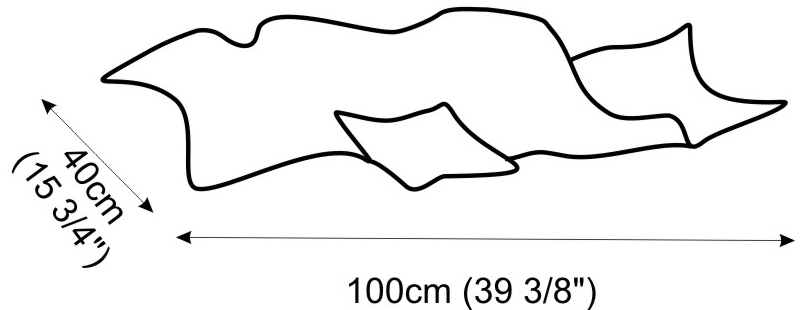

1. To build a product code in our configurator select the specify button on the base model # product page
2. To build a manual product code on this datasheet choose from the options listed below in blue font and add the suffix to the base model #

GENERAL

Series: Crash
Brand: Knikerboker
Division: Design
Mounting Type: Surface
Mounting Location: Ceiling
Subcategory: Ambient

PHYSICAL

Shape: Abstract
Length (mm): 1000
Length (in): 39 ³/₈
Width (mm): 400
Width (in): 15 ³/₄
Height (mm): 240
Height (in): 9 ⁷/₁₆
Extension (mm): 250
Extension (in): 9 ¹³/₁₆
Light Distribution: Indirect
Fixture Finish: EWH / EBK / MAN / COF / PRD / SLF / GLF / CLF / BRL / EWS / EWG / EWC / EWR / EBS / EBG / EBC / EBC / EBB / MAS / MAD / MAC / MAB / COS / CGO / CCL / CBL / PRS / PRG / PRC / PRB
Fixture Material: Metal

ELECTRICAL

Lamp Type: LED
Input Wattage (W): 10.5
Total Output Wattage (W): 10
Dimming: Tri-Mode (Non-Dimming and Phase Dimming (120Vac only) and 0-10V Dimming)
Driver Included: Yes
Driver Location: Integrated
Driver Type: Constant Current - Universal
Driver Class: Class 2
Input Voltage (V): 120 - 277
Constant Current (MA): 250
Upon Request: 0-10Vdc dimming / Phase dimming @120Vac / 277Vac

LED

Number of LEDs: 1
Color Temperature (°K): 3000
Max. Delivered Lumen (lm): 2200
CRI: >85 CRI
Lamp Life (hrs): 50000

OPTICAL

RATINGS AND CERTIFICATIONS

Certified By: Certified for North American Standards
IP rating: IP20

PROJECT
TYPE
SPECIFIER
QUANTITY
DATE