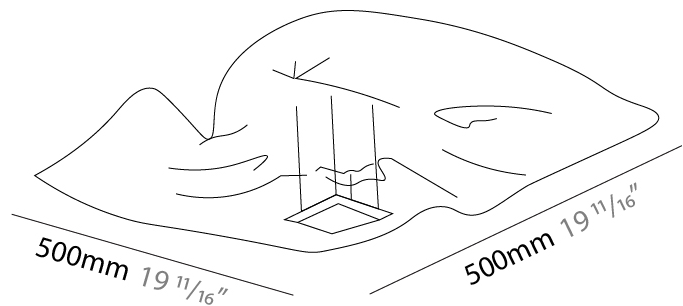

PROJECT	_____
TYPE	_____
SPECIFIER	_____
QUANTITY	_____
DATE	_____

CRASH SURFACE

D132050- _____
base number

1. To build a product code in our configurator select the specify button on the base model # product page
2. To build a manual product code on this datasheet choose from the options listed below in blue font and add the suffix to the base model #

GENERAL

Series: Crash
Brand: Knikerboker
Division: Design
Mounting Type: Surface
Mounting Location: Ceiling

PHYSICAL

Shape: Rectangle
Length (mm): 500
Length (in): 19 11/16
Width (mm): 500
Width (in): 19 11/16
Height (mm): 300
Height (in): 11 13/16
Light Distribution: Indirect
Fixture Finish: EWH / EBK / MAN / COF / PRD / SLF / GLF / CLF / BRL / EWS / EWG / EWC / EWR / EBS / EBG / EBC / EBC / EBB / MAS / MAD / MAC / MAB / COS / CGO / CCL / CBL / PRS / PRG / PRC / PRB
Fixture Material: Metal

ELECTRICAL

Lamp Type: LED
Input Wattage (W): 21
Total Output Wattage (W): 20
Dimming: Tri-Mode (Non-Dimming and Phase Dimming (120Vac only) and 0-10V Dimming)
Driver Included: Yes
Driver Location: Integrated
Driver Type: Constant Current - Universal
Driver Class: Class 2
Input Voltage (V): 120 - 277
Constant Current (MA): 250

LED

Number of LEDs: 2
Color Temperature (°K): 3000
Max. Delivered Lumen (lm): 2200
CRI: >85 CRI
Lamp Life (hrs): 50000

OPTICAL

RATINGS AND CERTIFICATIONS

Certified By: Certified for North American Standards
IP rating: IP20