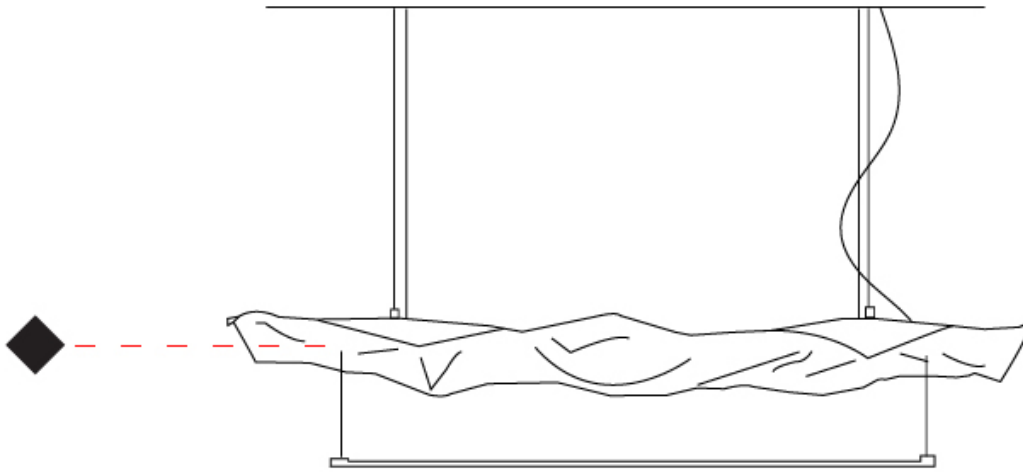

CRASH SUSPENSION

D131065-

PROJECT _____

TYPE _____

SPECIFIER _____

QUANTITY _____

DATE _____

D